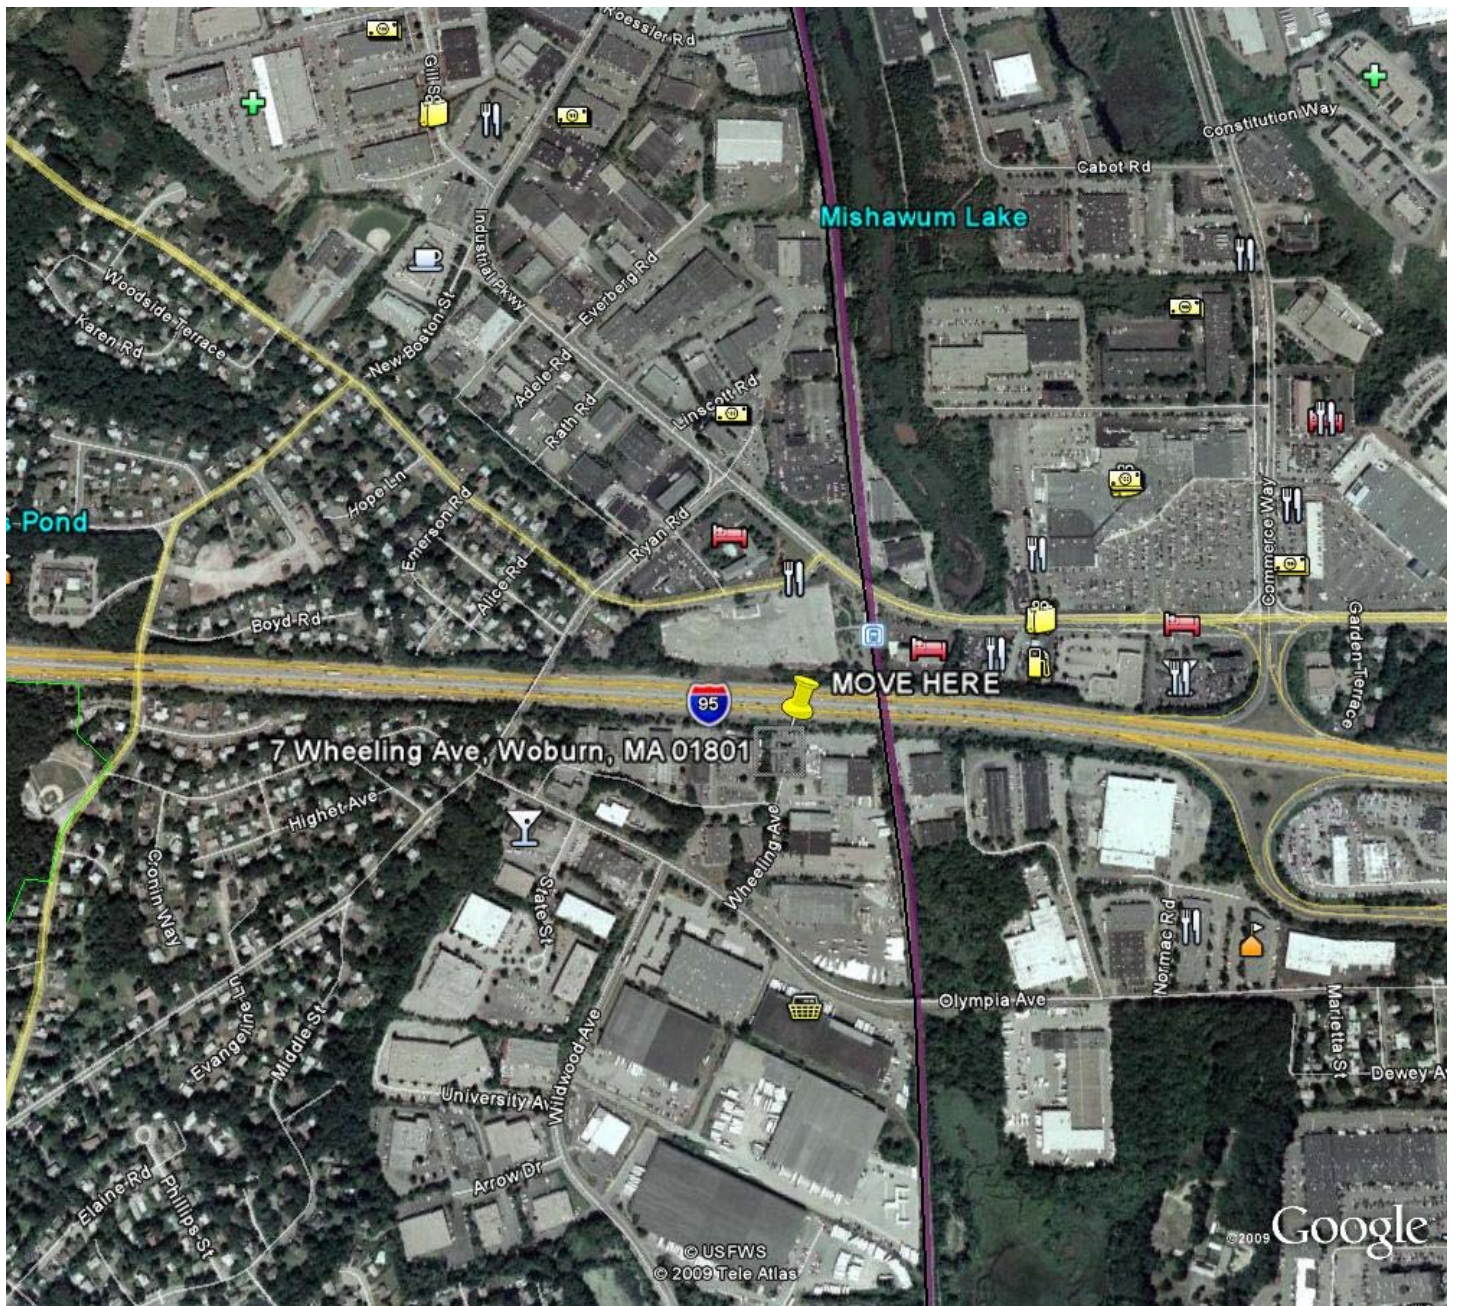

7 Wheeling Ave, Woburn, MA 01801

MOVE HERE

Google

© USFWS
© 2009 Tele Atlas