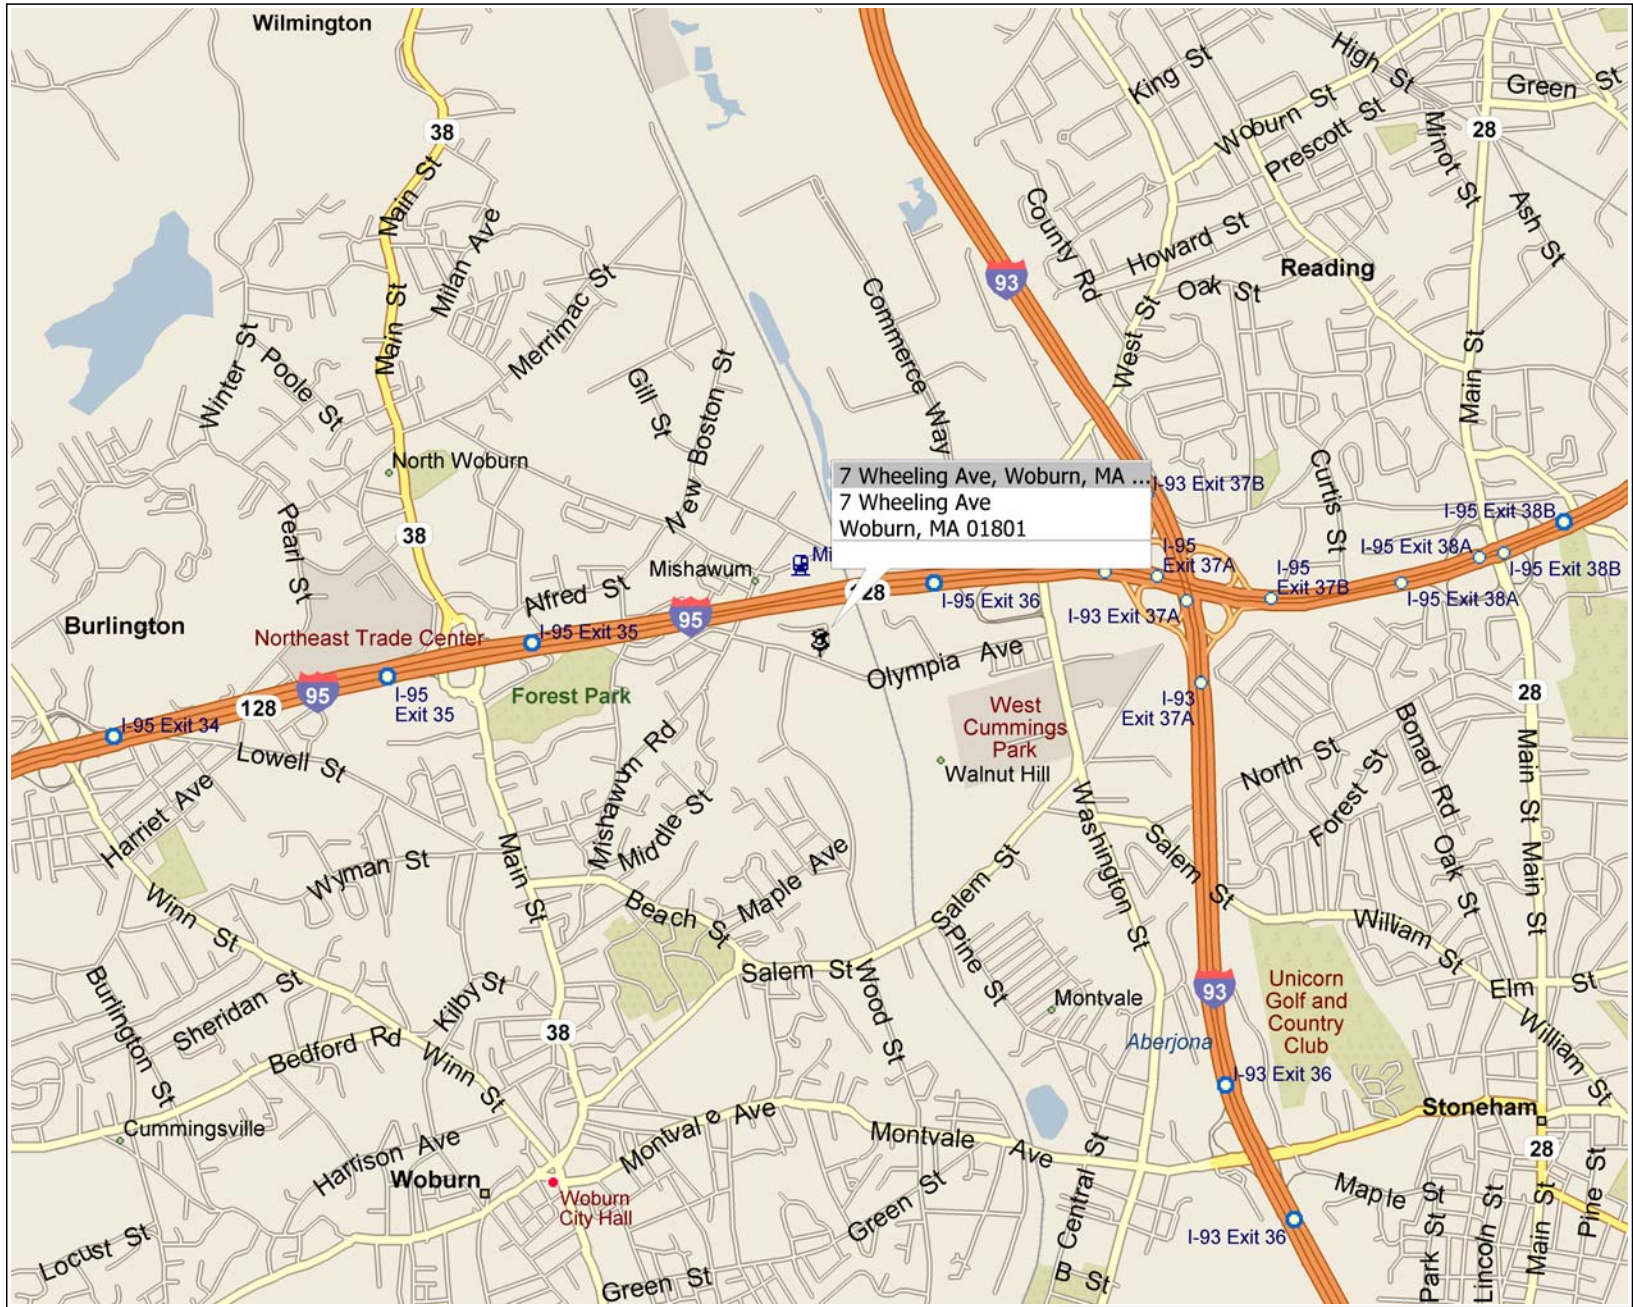

7 Wheeling Ave, Woburn, MA ...
7 Wheeling Ave
Woburn, MA 01801

Copyright © 1988-2001 Microsoft Corp. and/or its suppliers. All rights reserved. <http://www.microsoft.com/mappoint>
© Copyright 2000 by Geographic Data Technology, Inc. All rights reserved. © 2000 Navigation Technologies. All rights reserved. This data includes information taken with permission from Canadian authorities © Her Majesty the Queen in Right of Canada. ©
Copyright 2000 by CompuSearch Micromarketing Data and Systems Ltd.