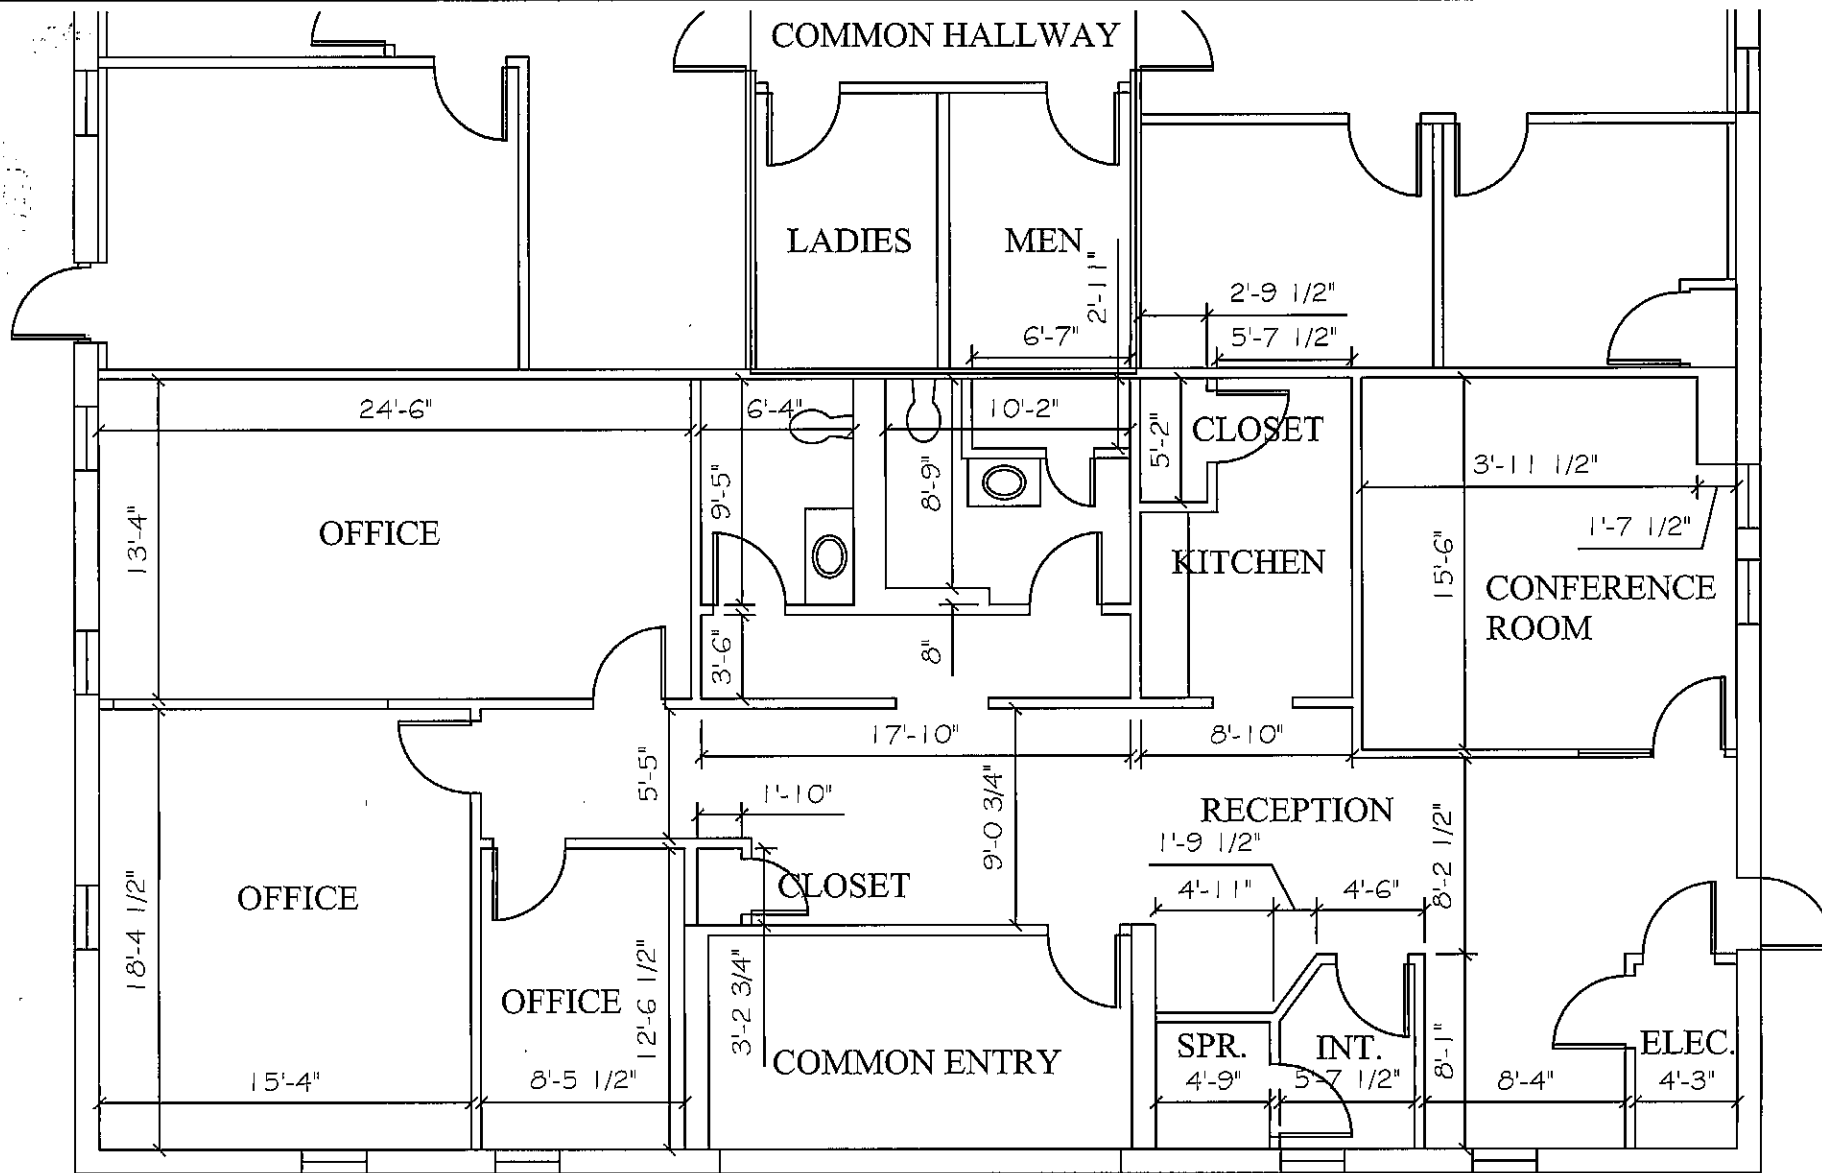

SCALE: 1/8" = 1'-0"

PROJECT:
PLACEMENT PROS
7 WHEELING AVENUE
WOBURN, MA

TITLE:

PLACEMENT PROS
LAYOUT

DATE:
20 JANUARY 2005

1st Floor - Existing

PAUL MAGGIORE BUILDERS CORP.

13 WHEELING AVENUE • WOBURN, MASSACHUSETTS 01801

GENERAL CONTRACTORS AND BUILDERS

PHONE: (781) 935-6100 FAX: (781) 935-8044

EMAIL: PAUL@MAGGIORECOMPANIES.COM